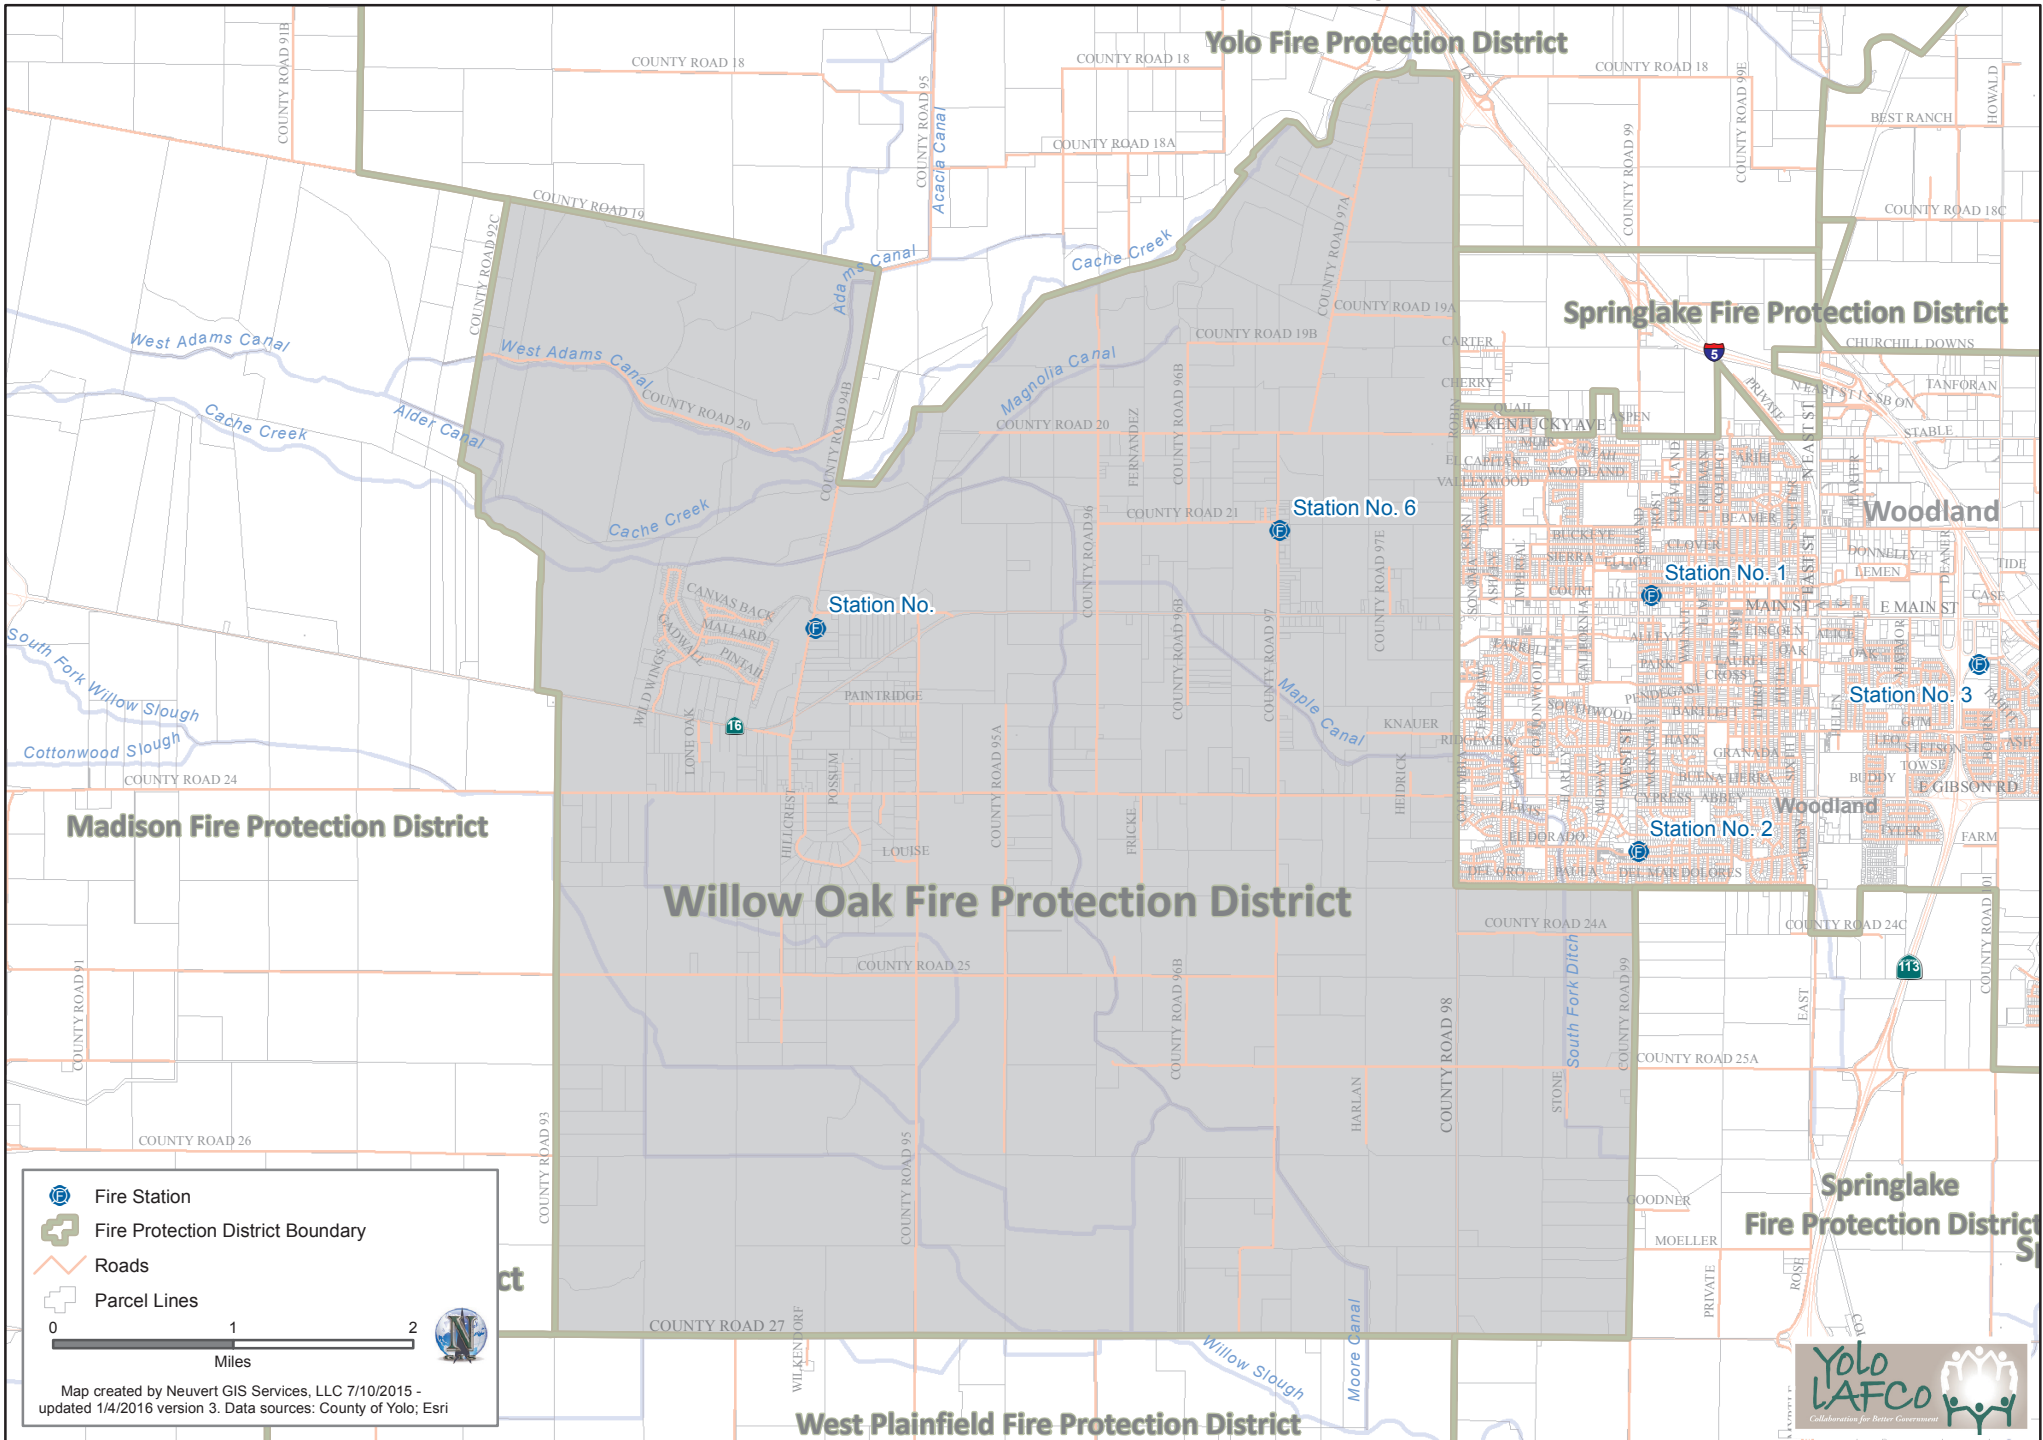

Willow Oak Fire Protection District Boundary and Sphere of Influence*

* Note: Sphere of Influence is coterminous with boundary

Adopted by Yolo LAFCo June 23, 2016