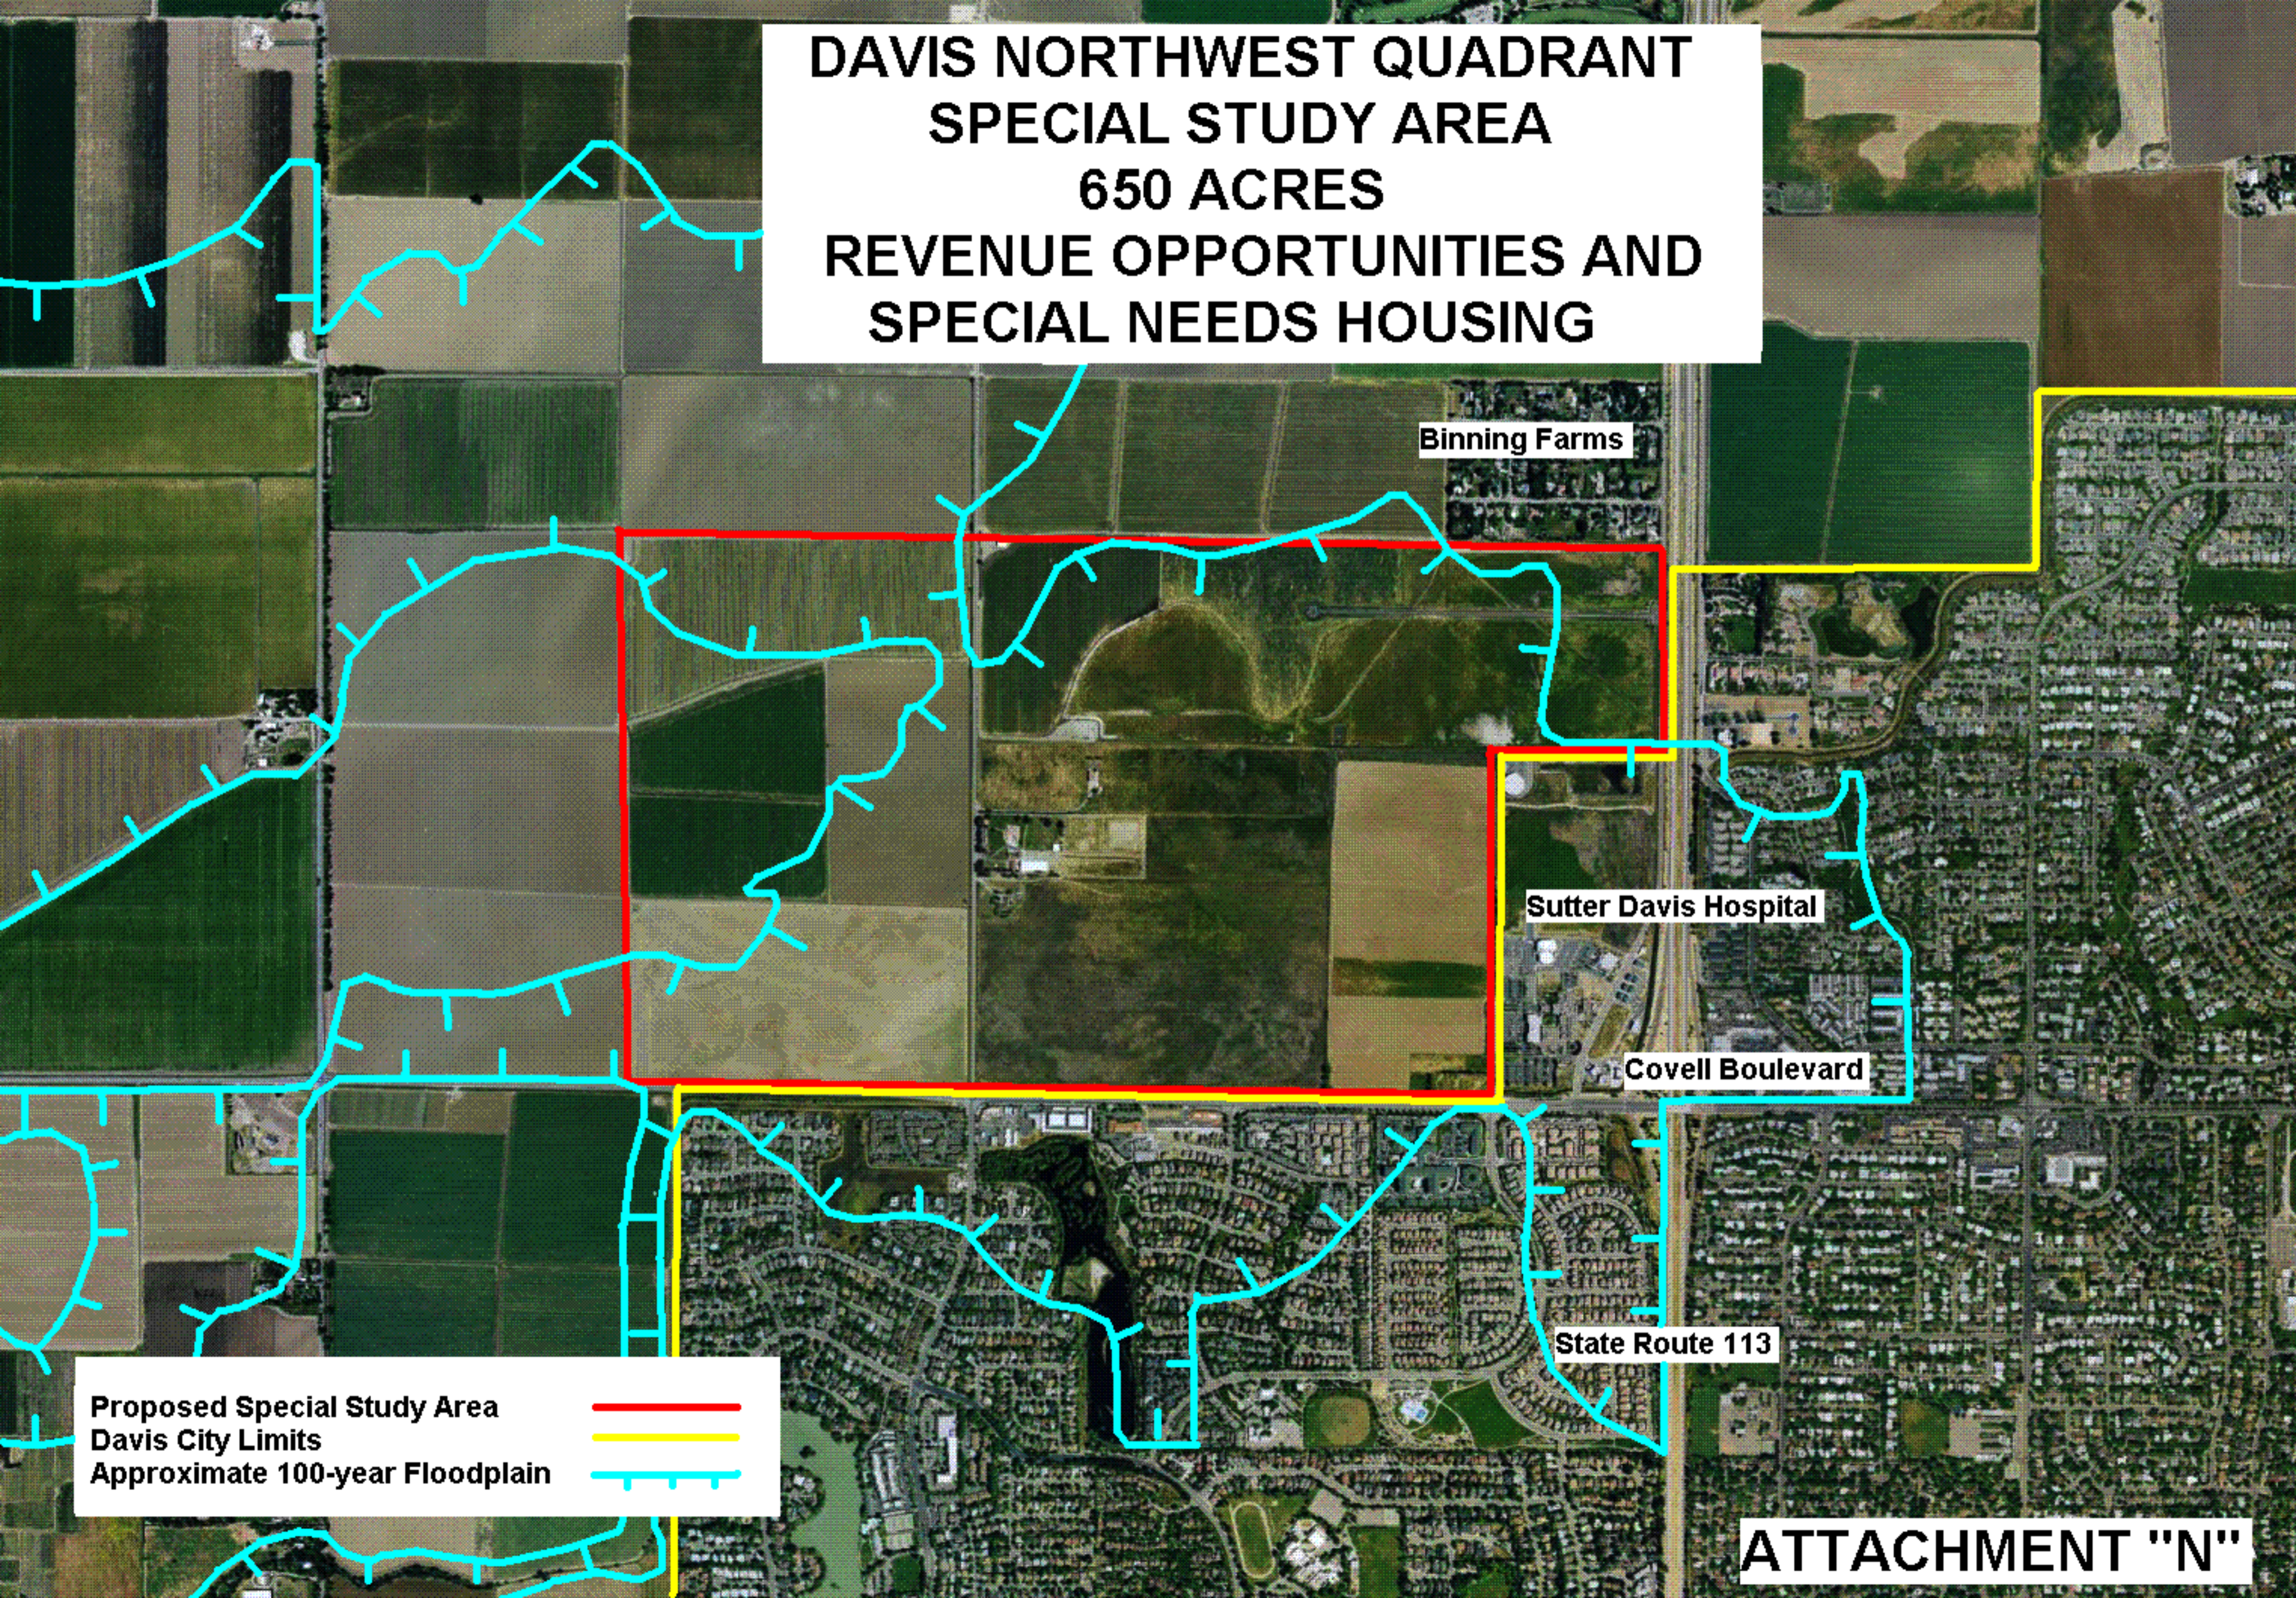

**DAVIS NORTHWEST QUADRANT
SPECIAL STUDY AREA
650 ACRES
REVENUE OPPORTUNITIES AND
SPECIAL NEEDS HOUSING**

Binning Farms

Sutter Davis Hospital

Covell Boulevard

State Route 113

Proposed Special Study Area
Davis City Limits
Approximate 100-year Floodplain

ATTACHMENT "N"