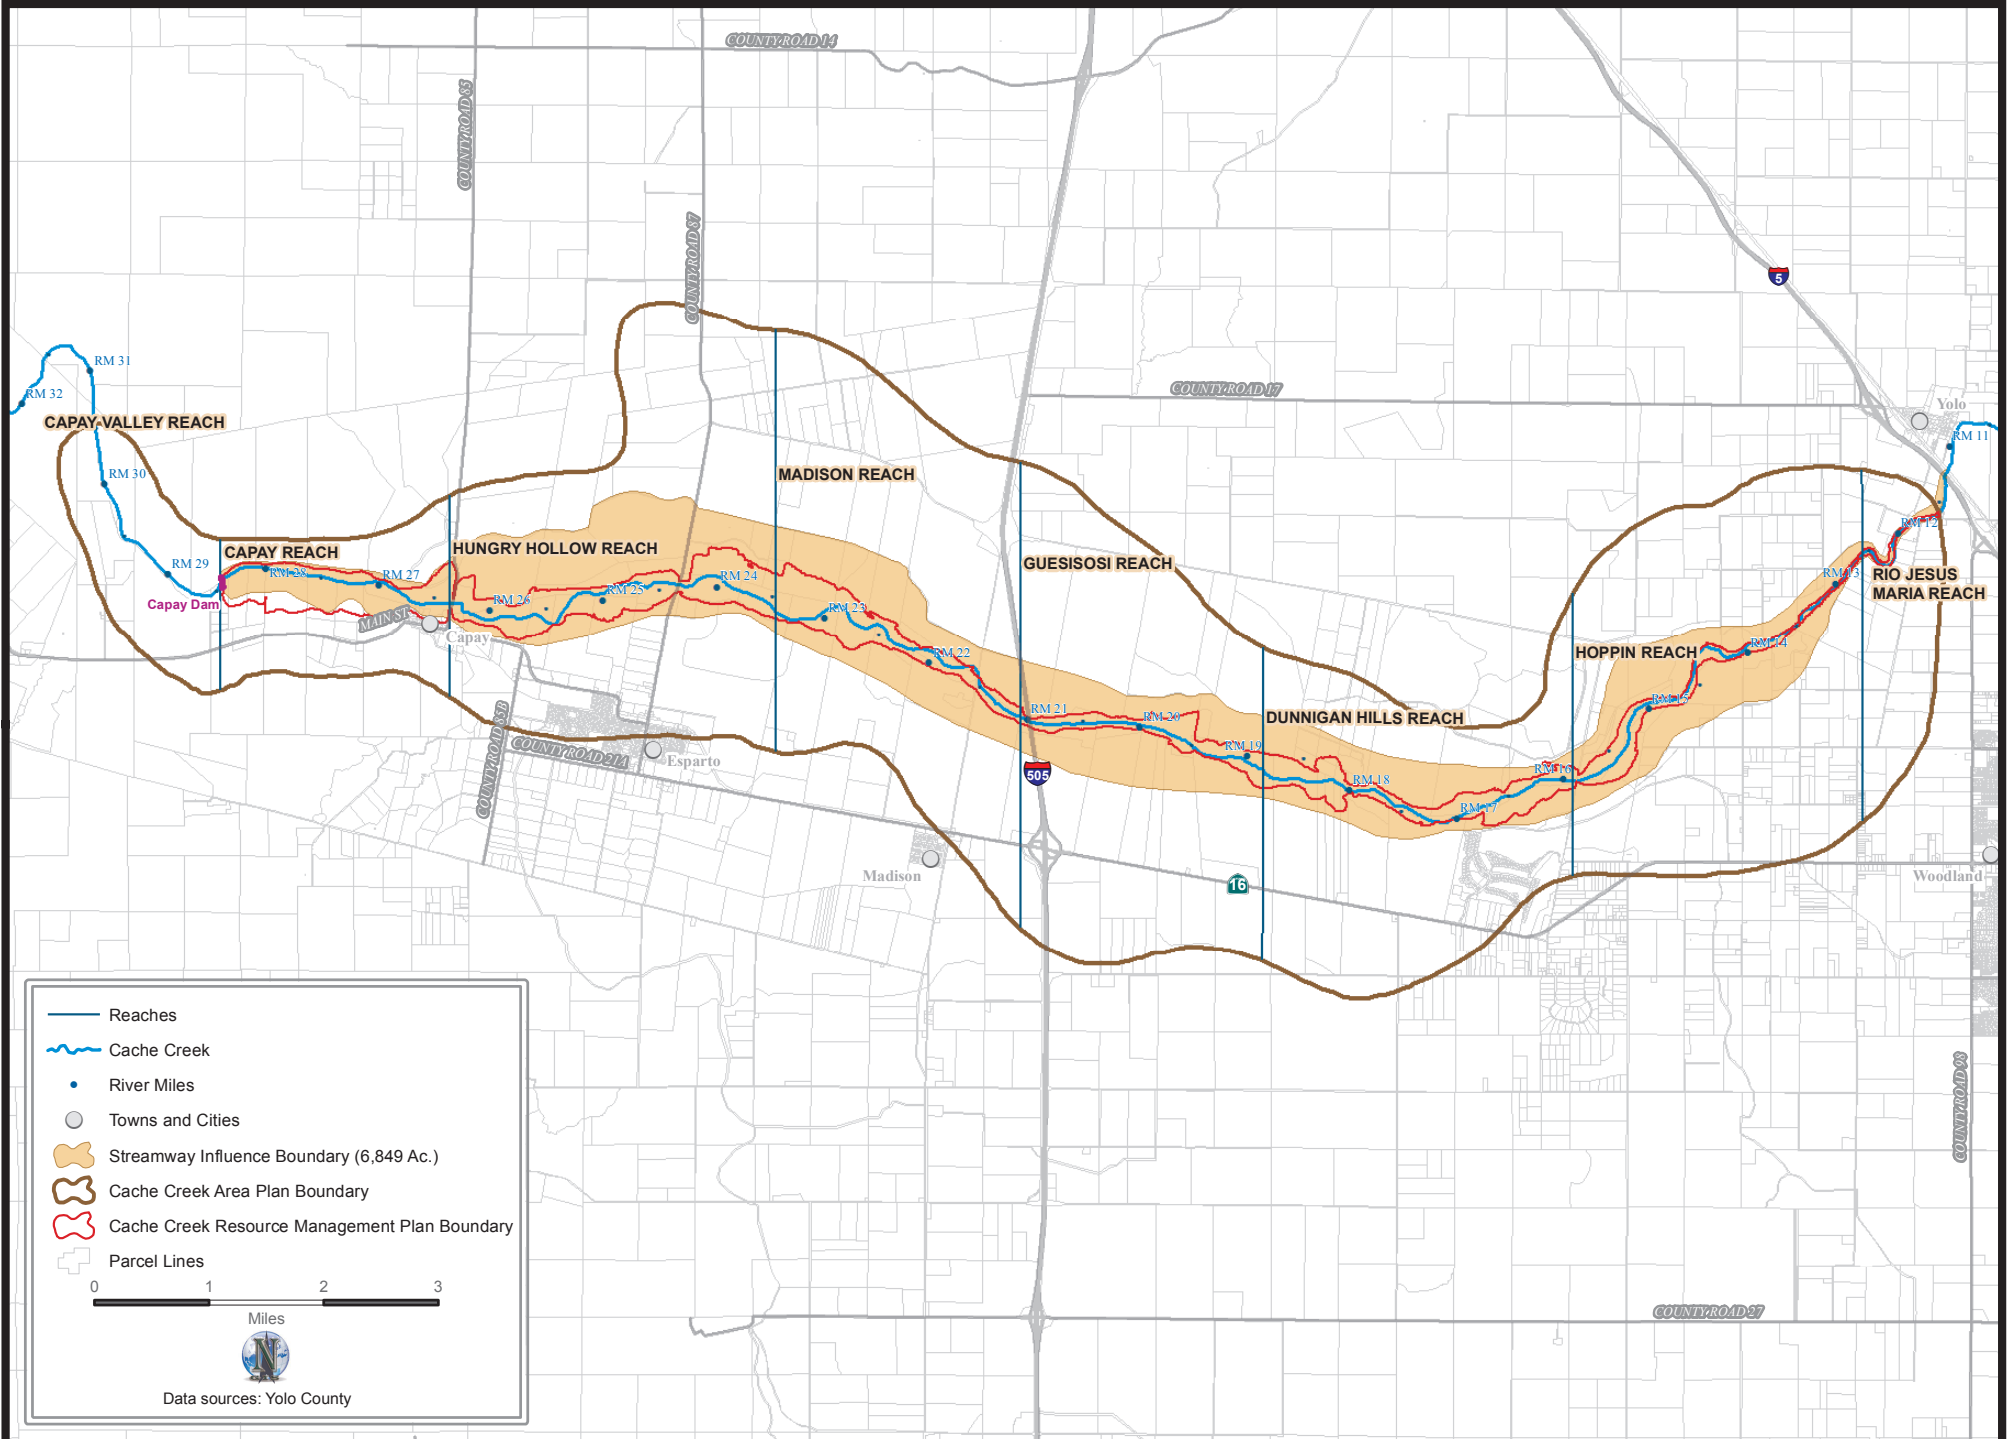

# Cache Creek Area Plan Update - Streamway Influence Zone

May 10, 2017

Figure 3