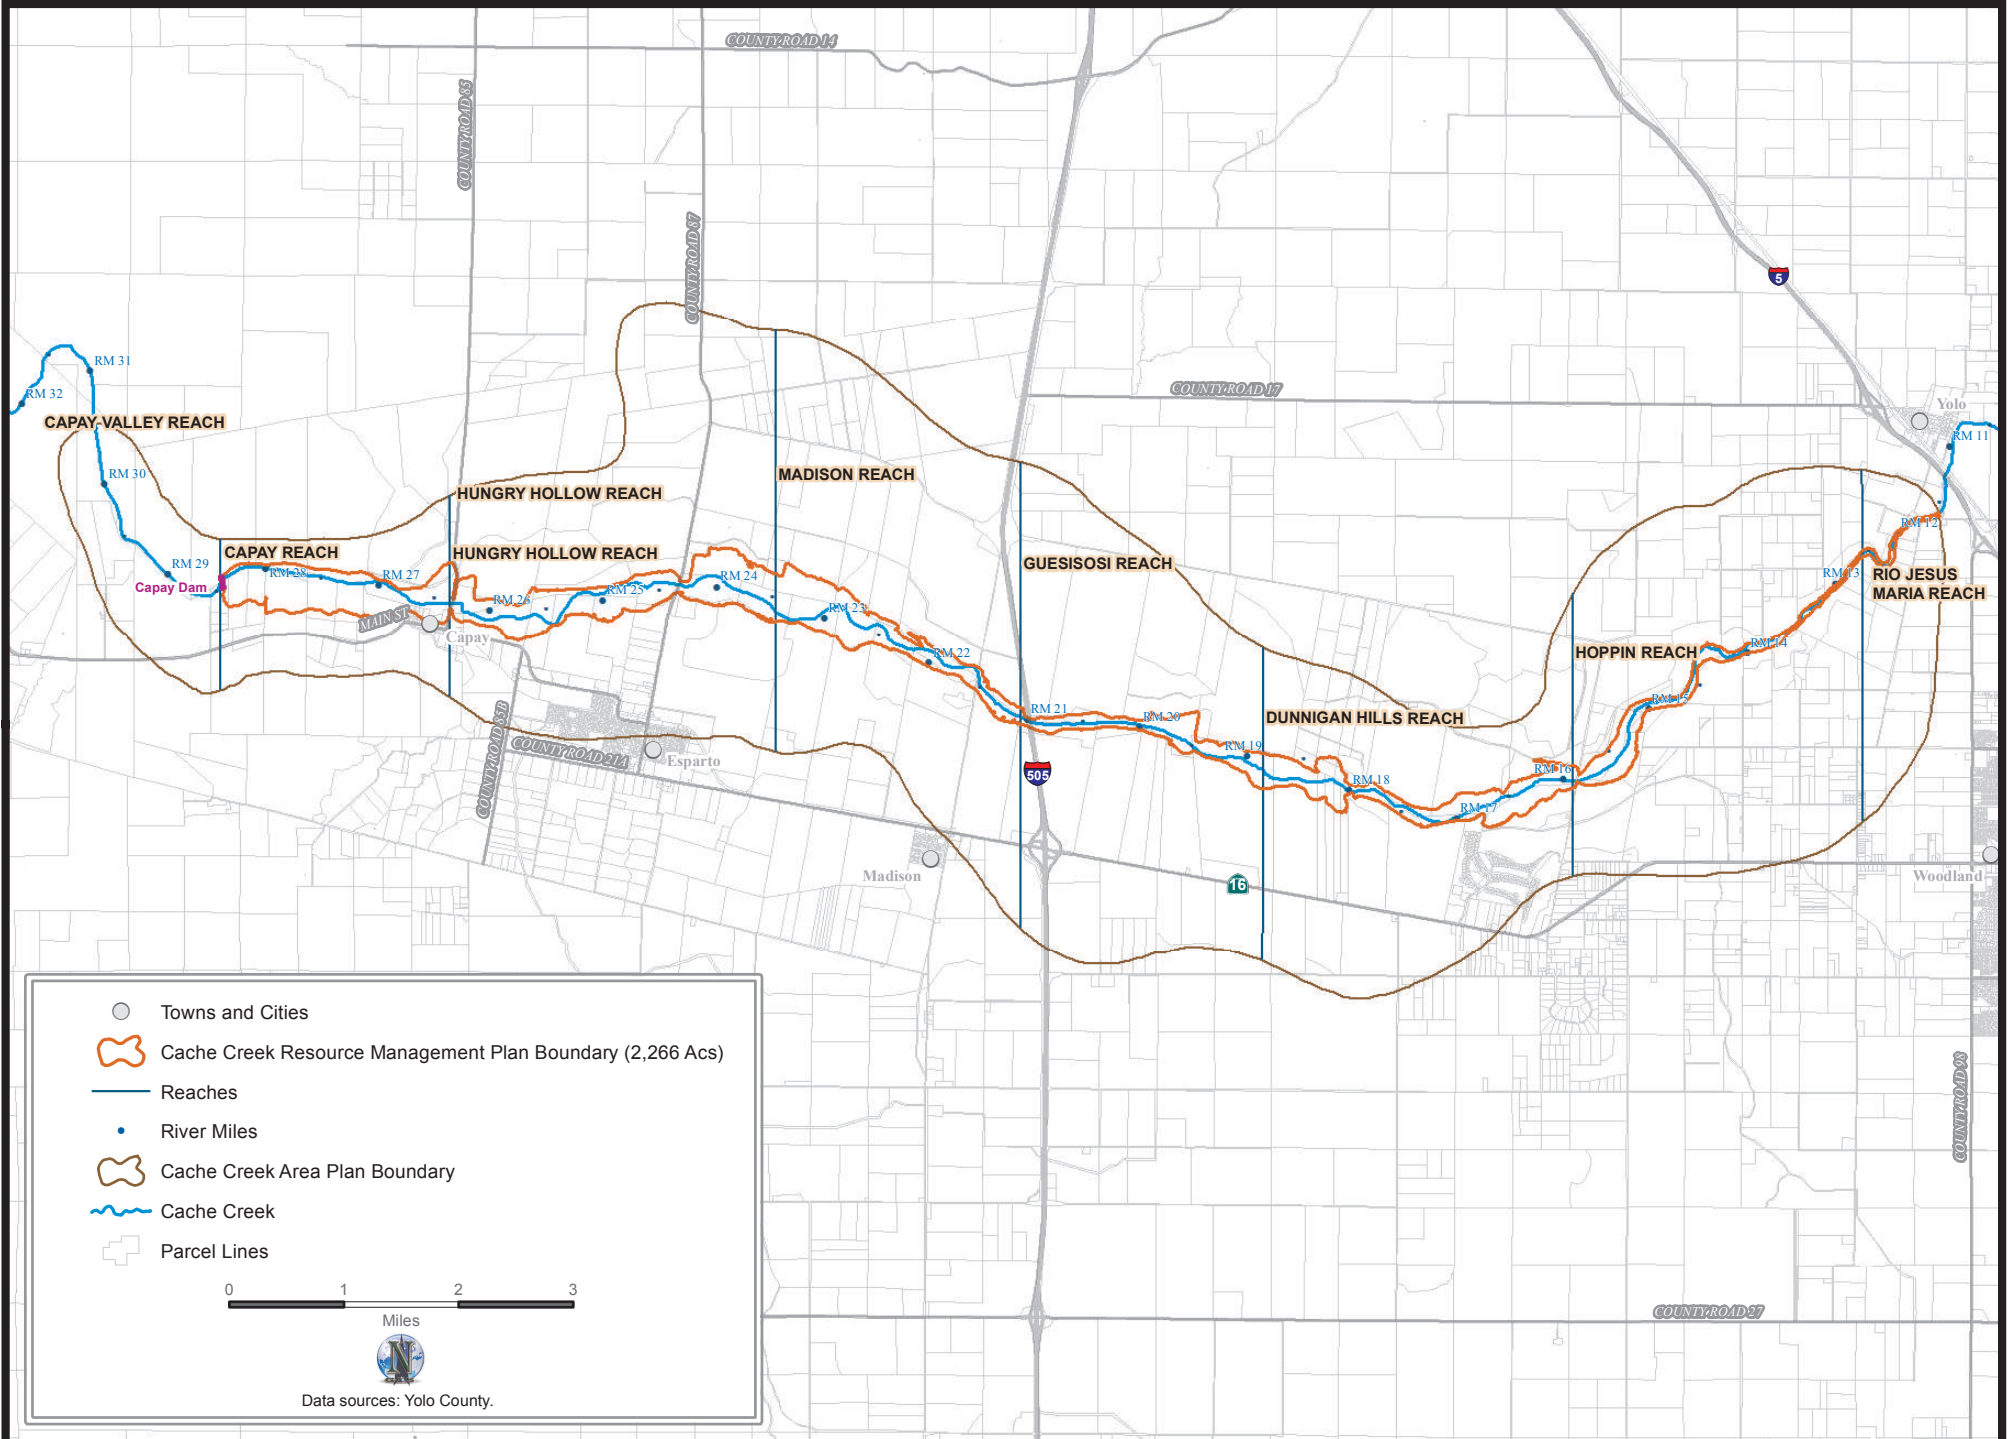

# Cache Creek Area Plan Update - Cache Creek Resource Management Plan Boundary

May 10, 2017

Figure 2