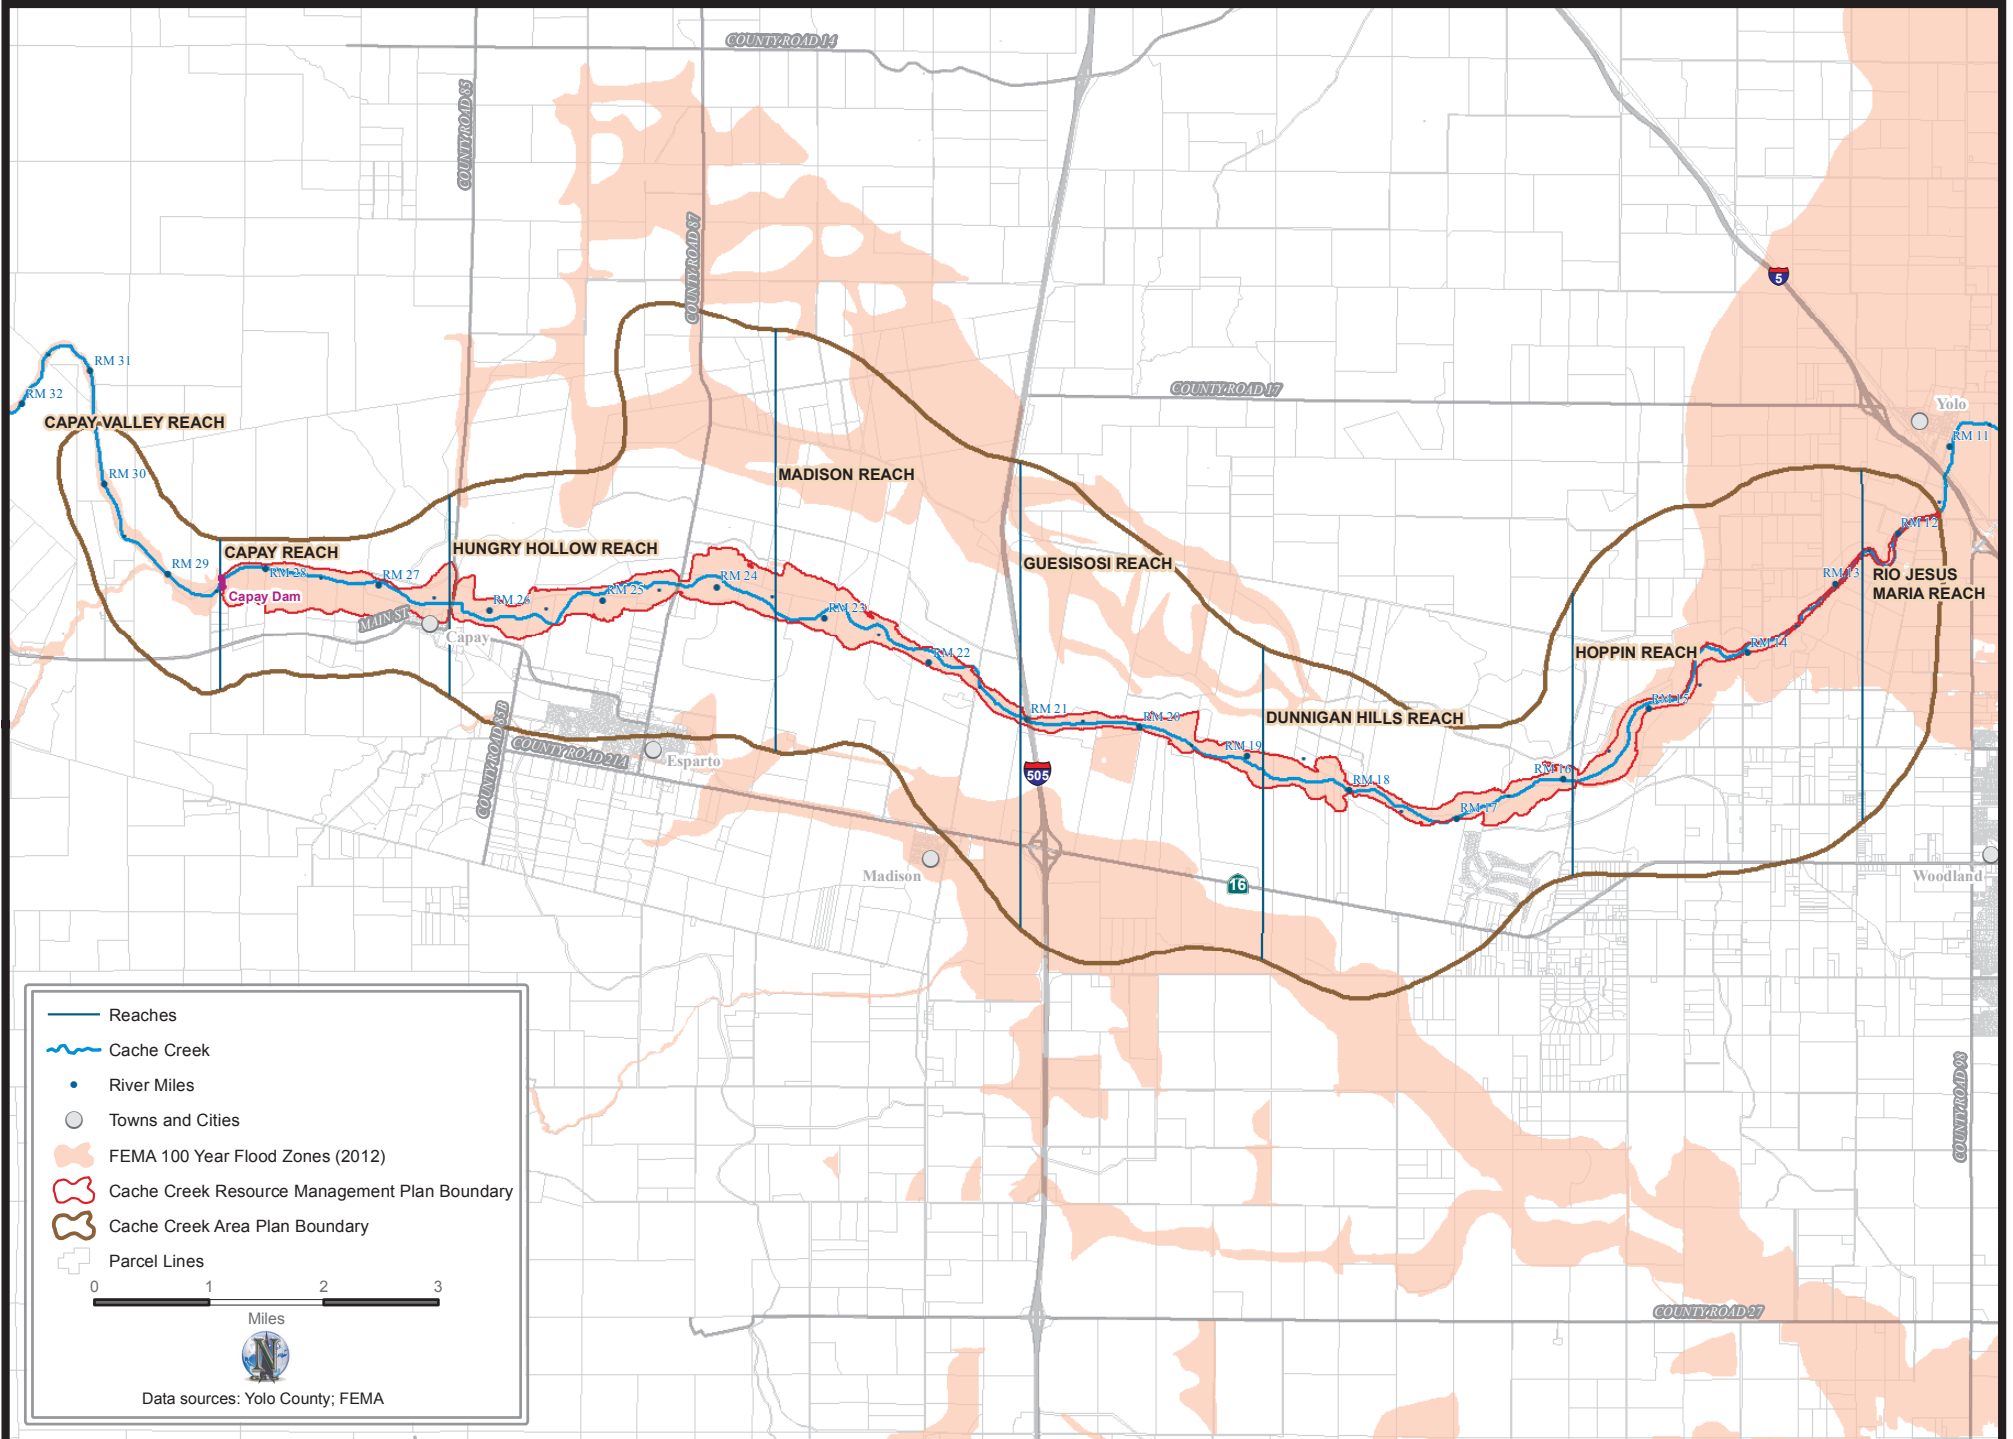

Cache Creek Area Plan Update - FEMA 100 Year Flood Zones

May 10, 2017

Figure 10