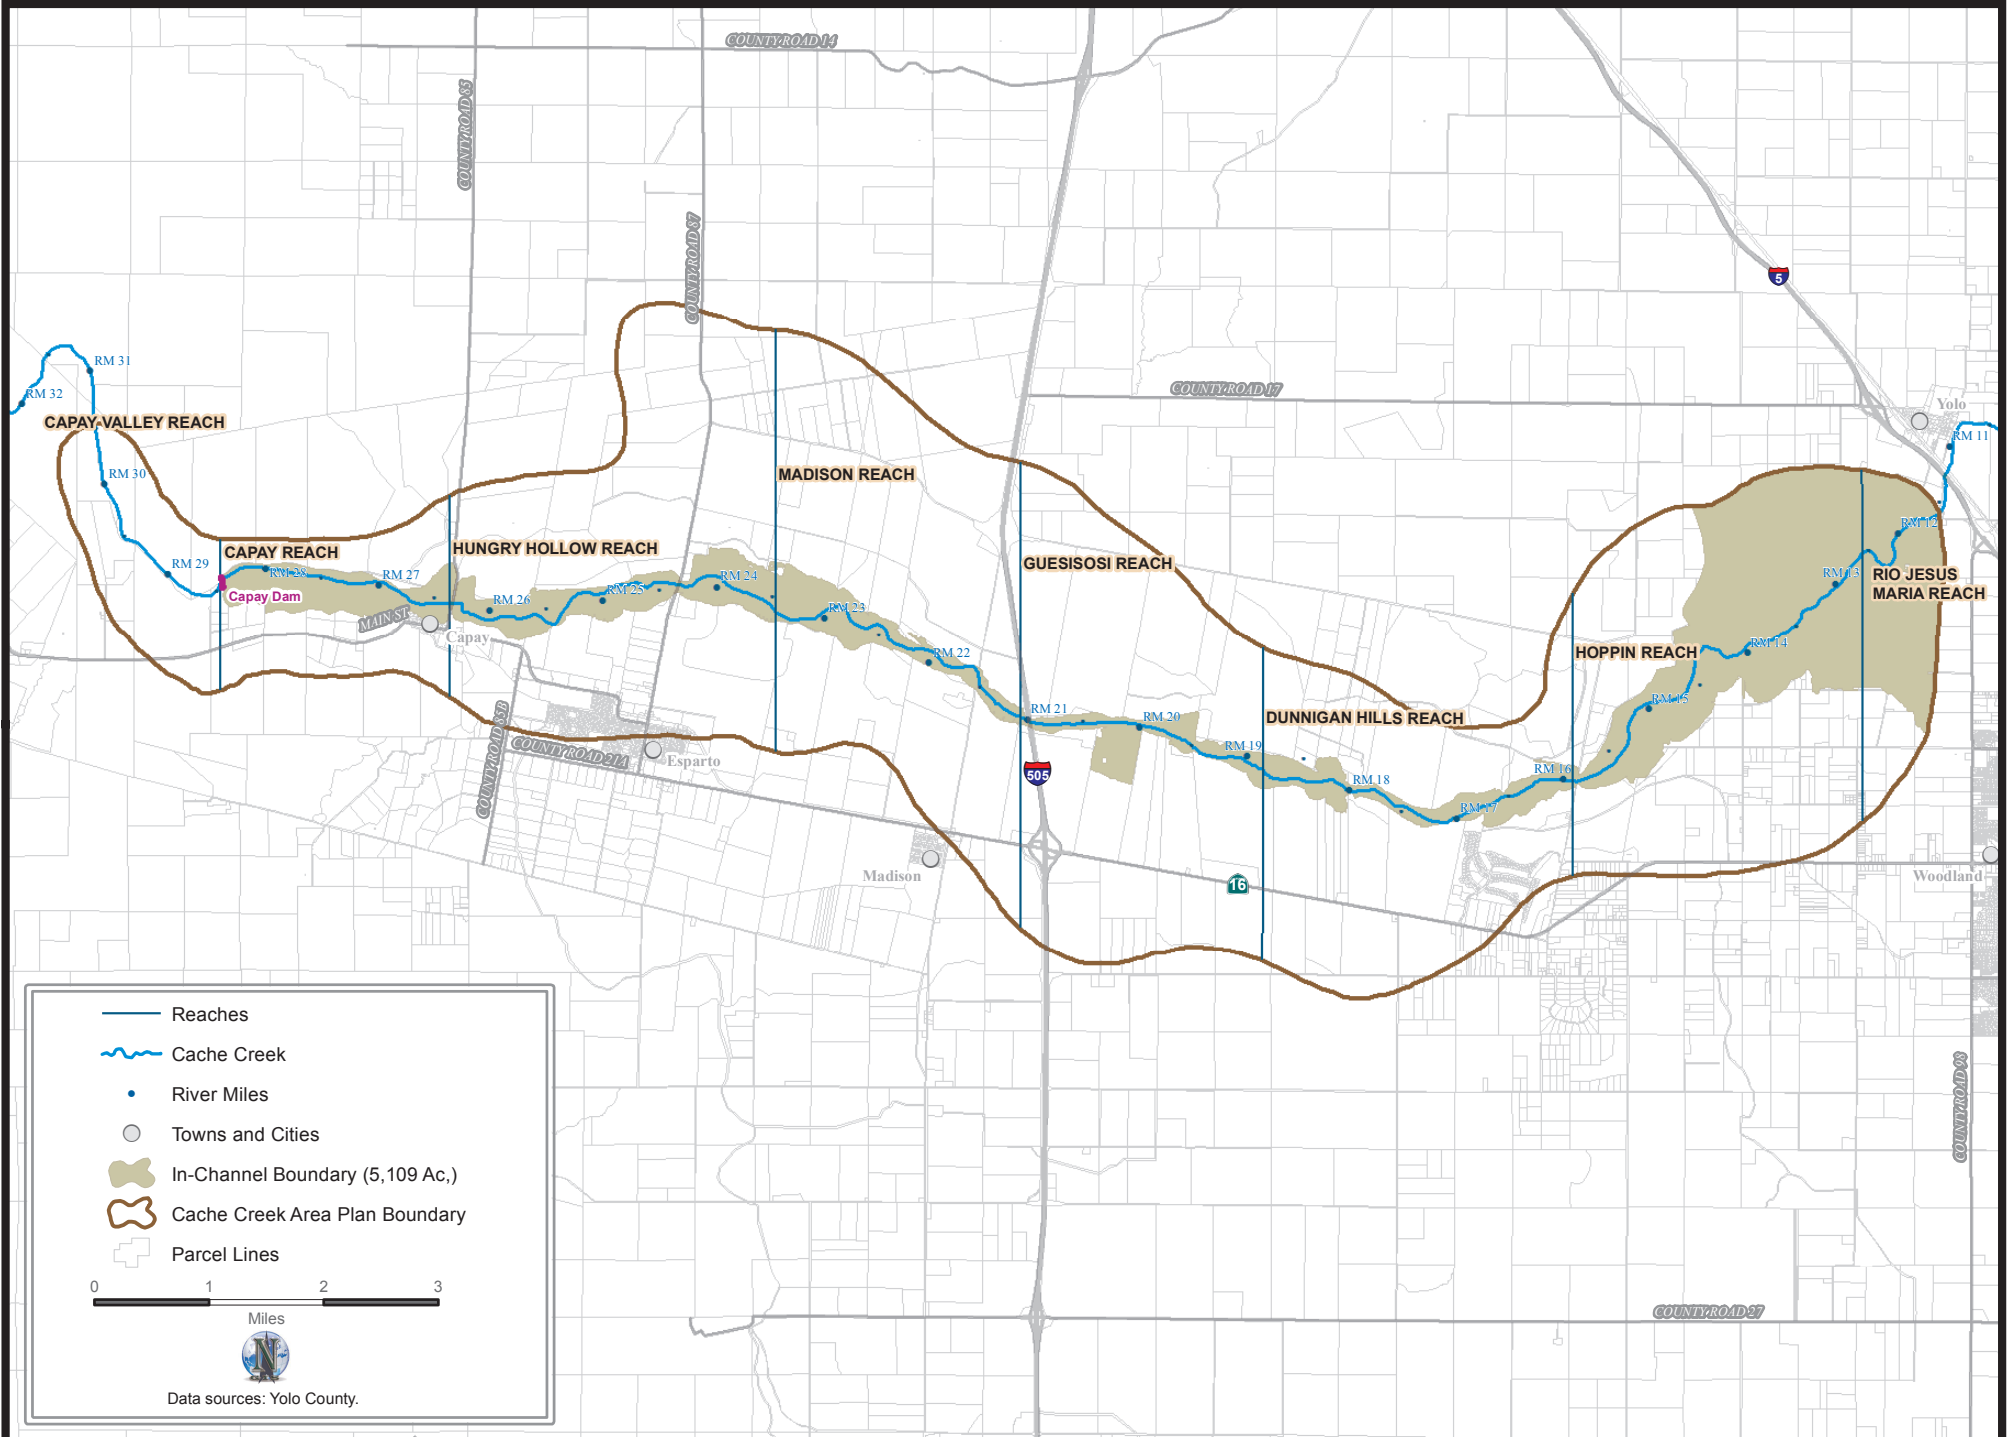

# Cache Creek Area Plan Update - In-Channel Boundary

May 10, 2017

Figure 1