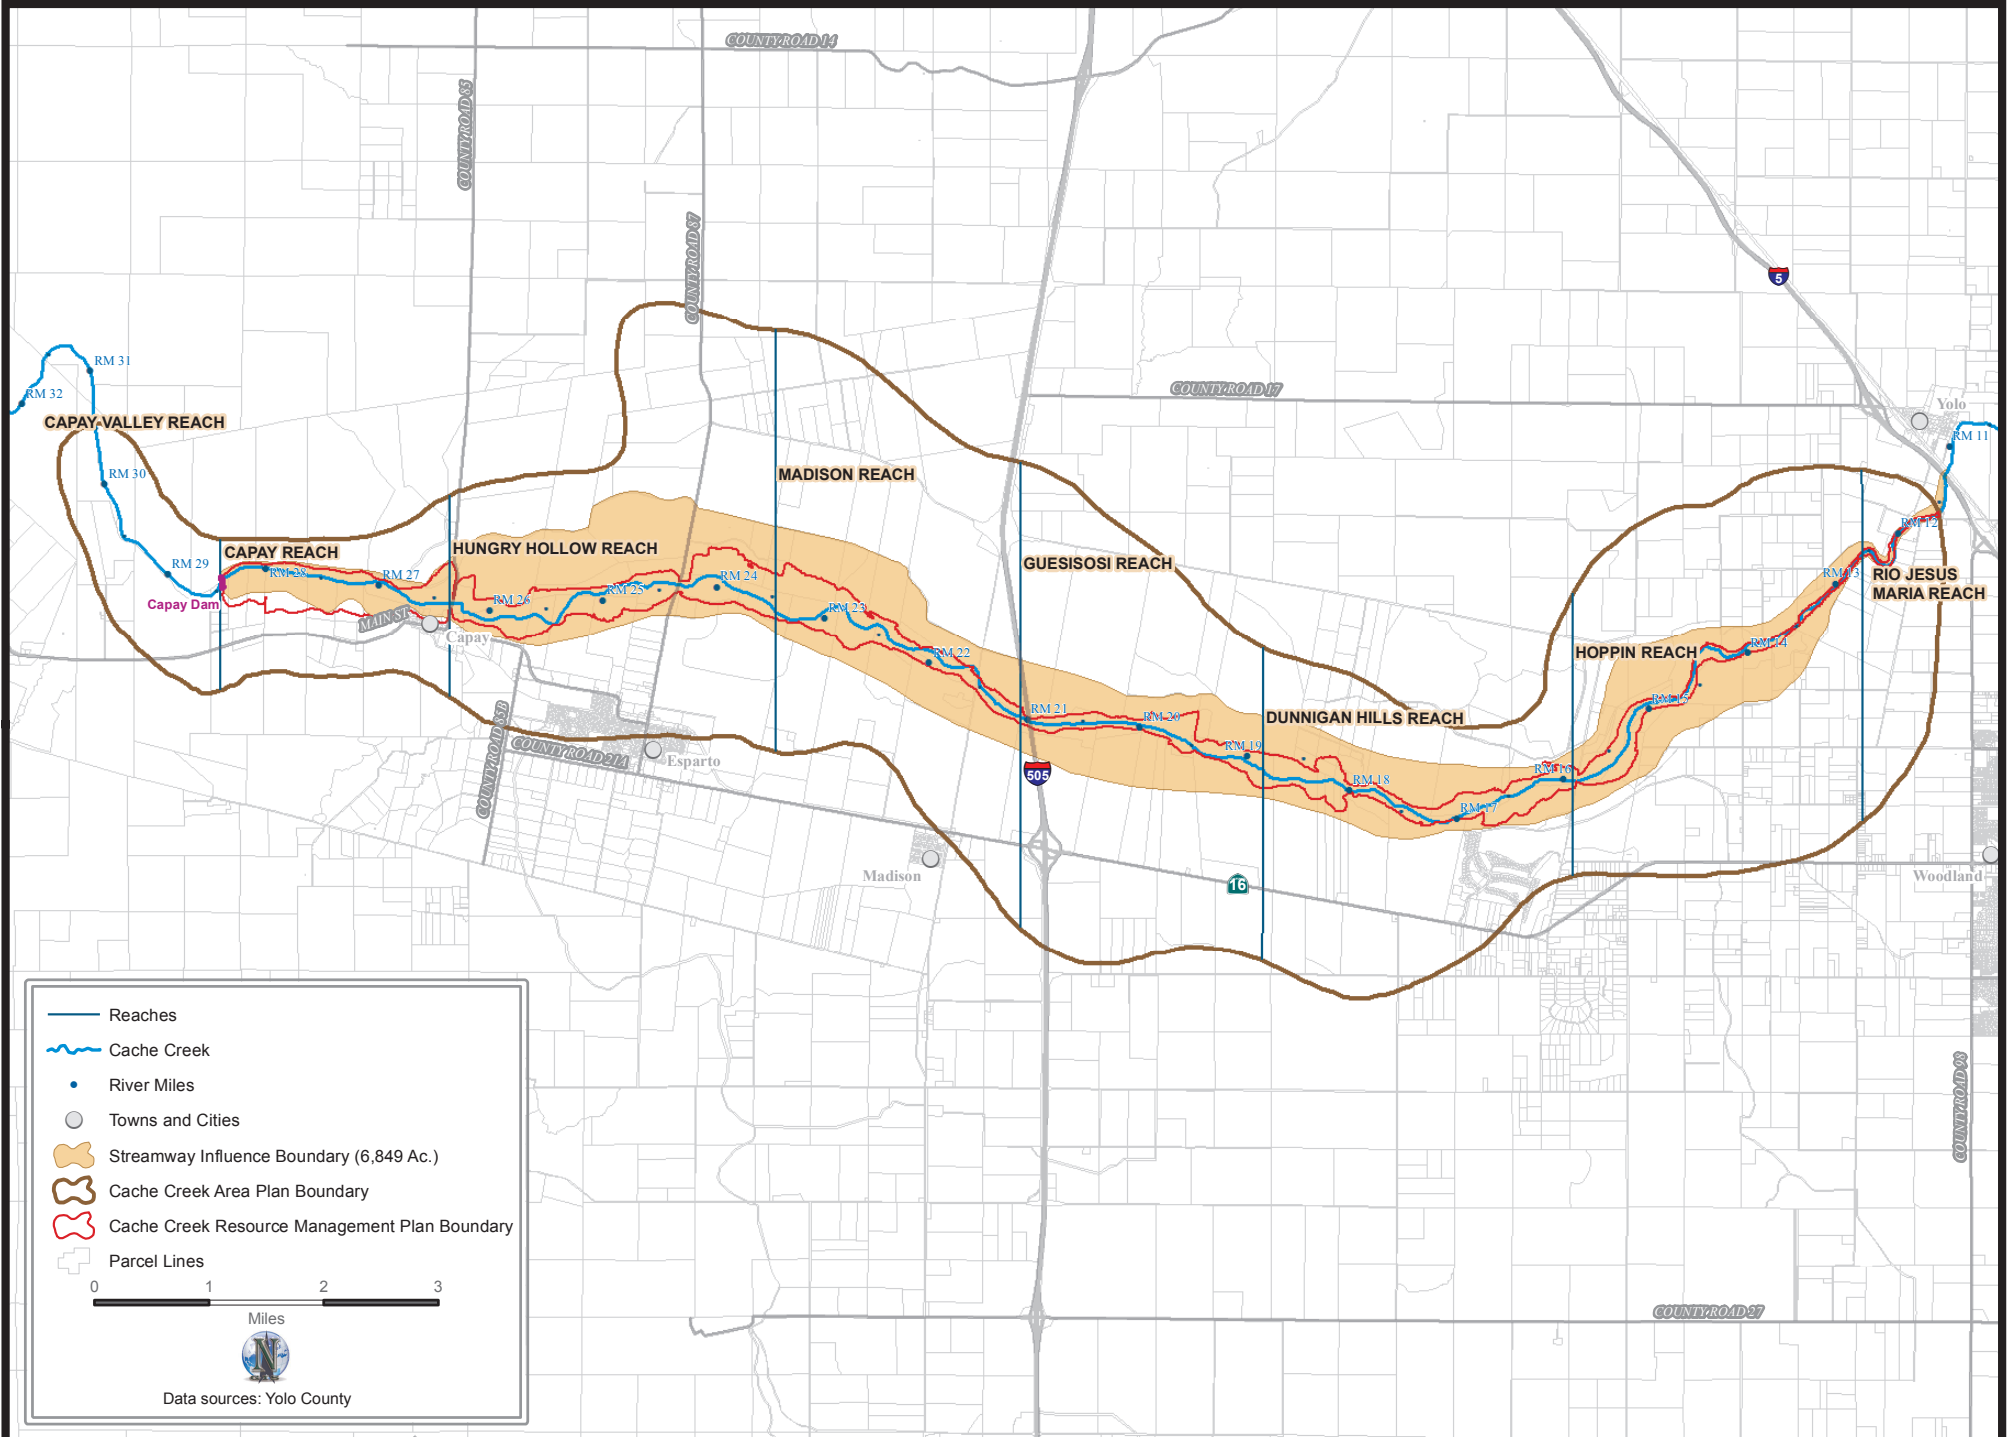

# Cache Creek Area Plan Update - Streamway Influence Zone

May 10, 2017

Figure 6