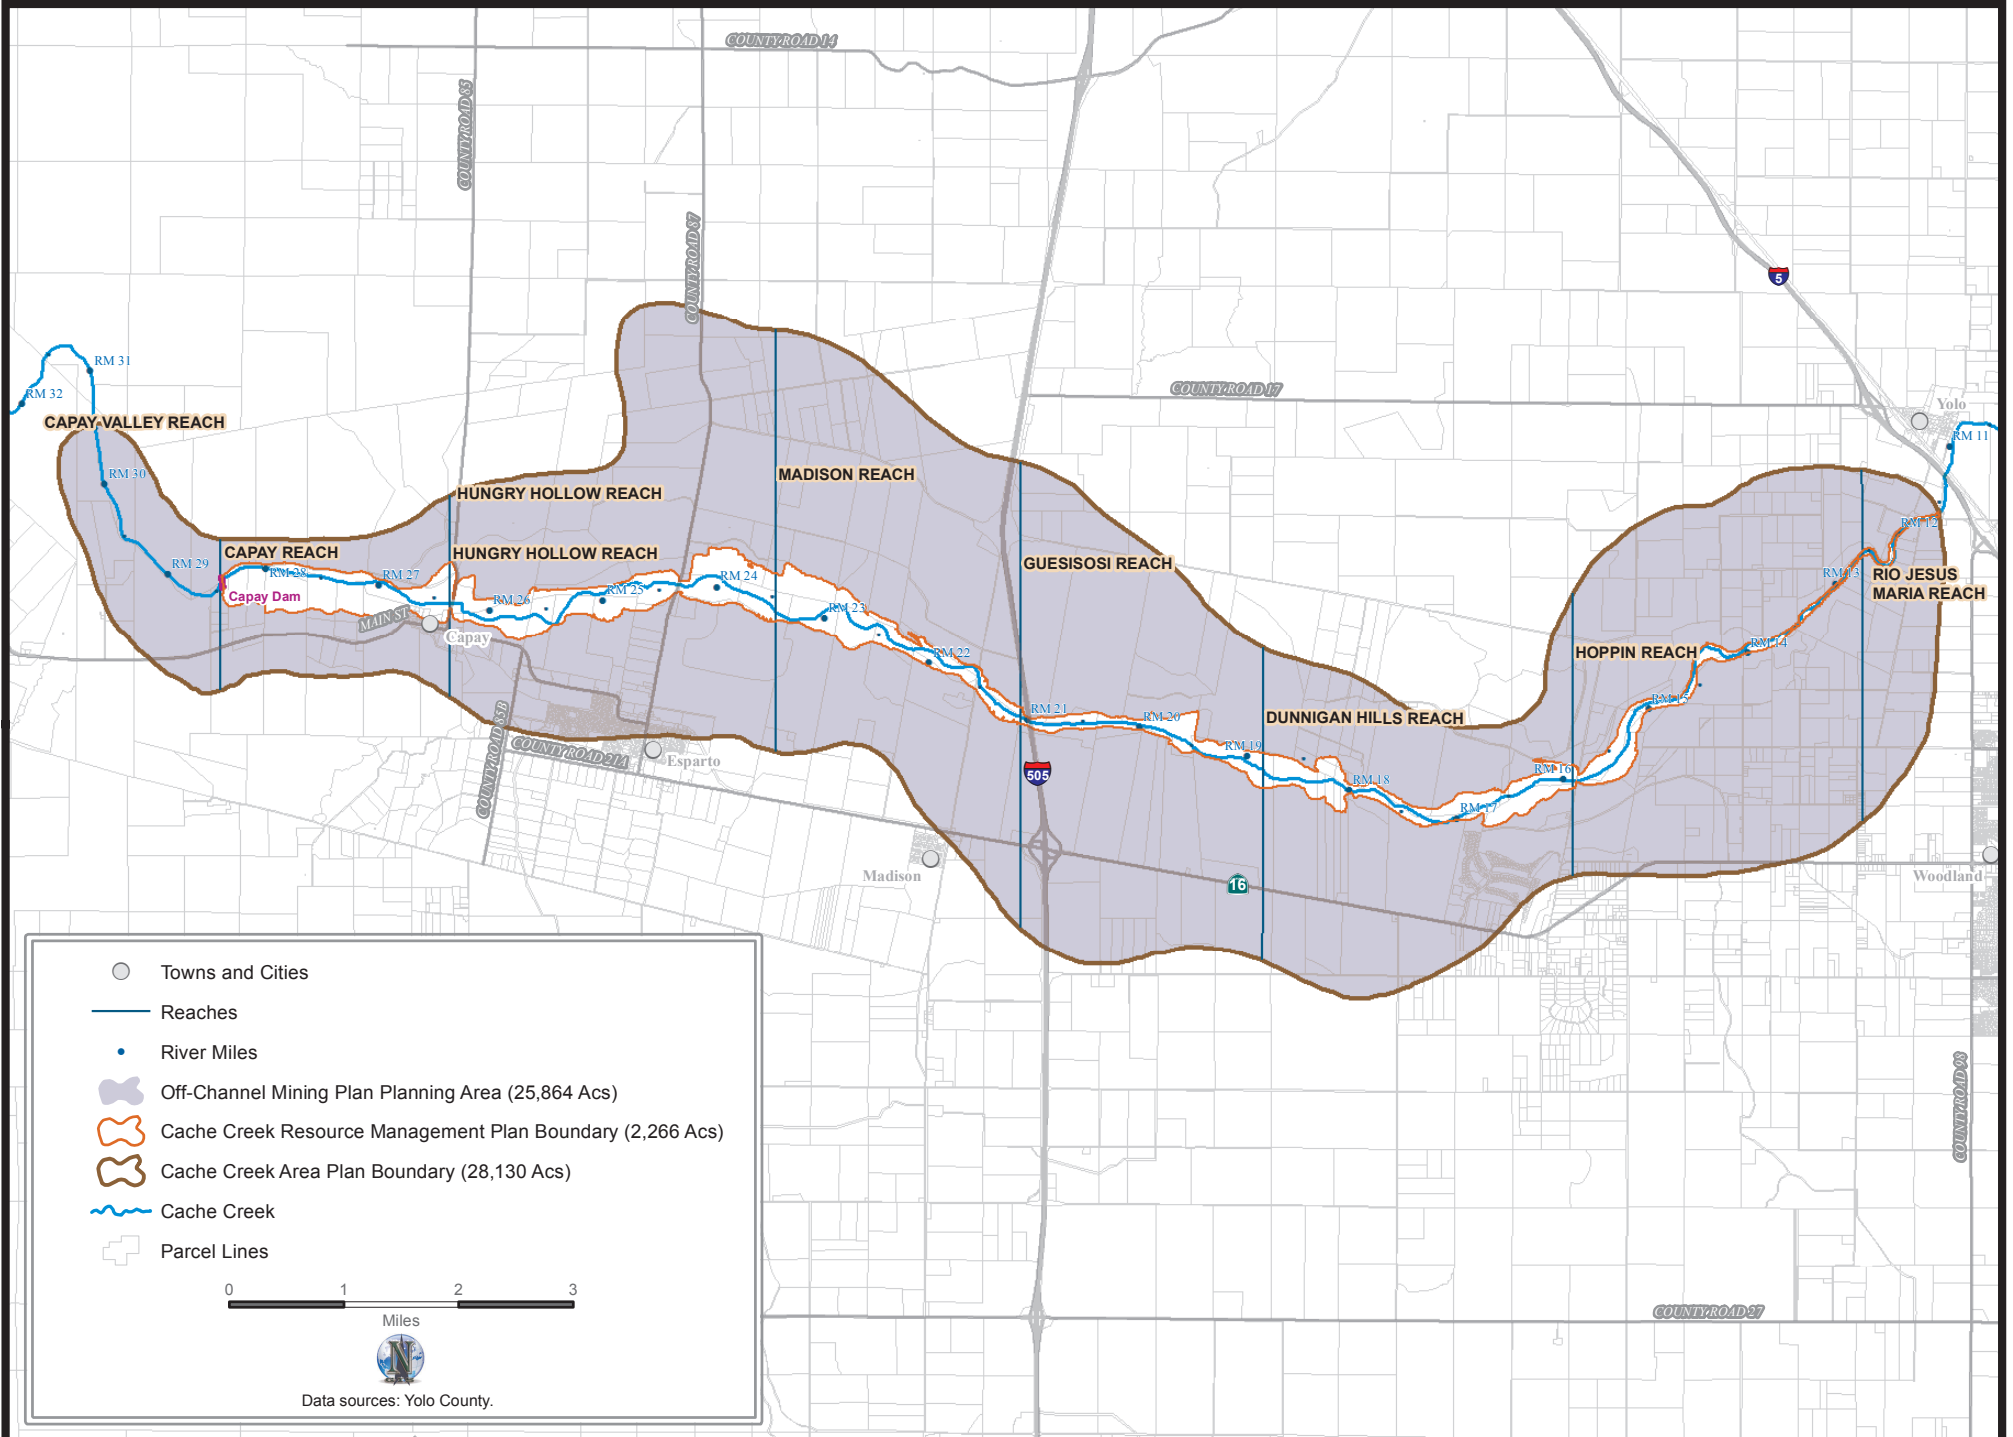

Cache Creek Area Plan Update - Off-Channel Mining Plan Planning Area

May 10, 2017

Figure 4