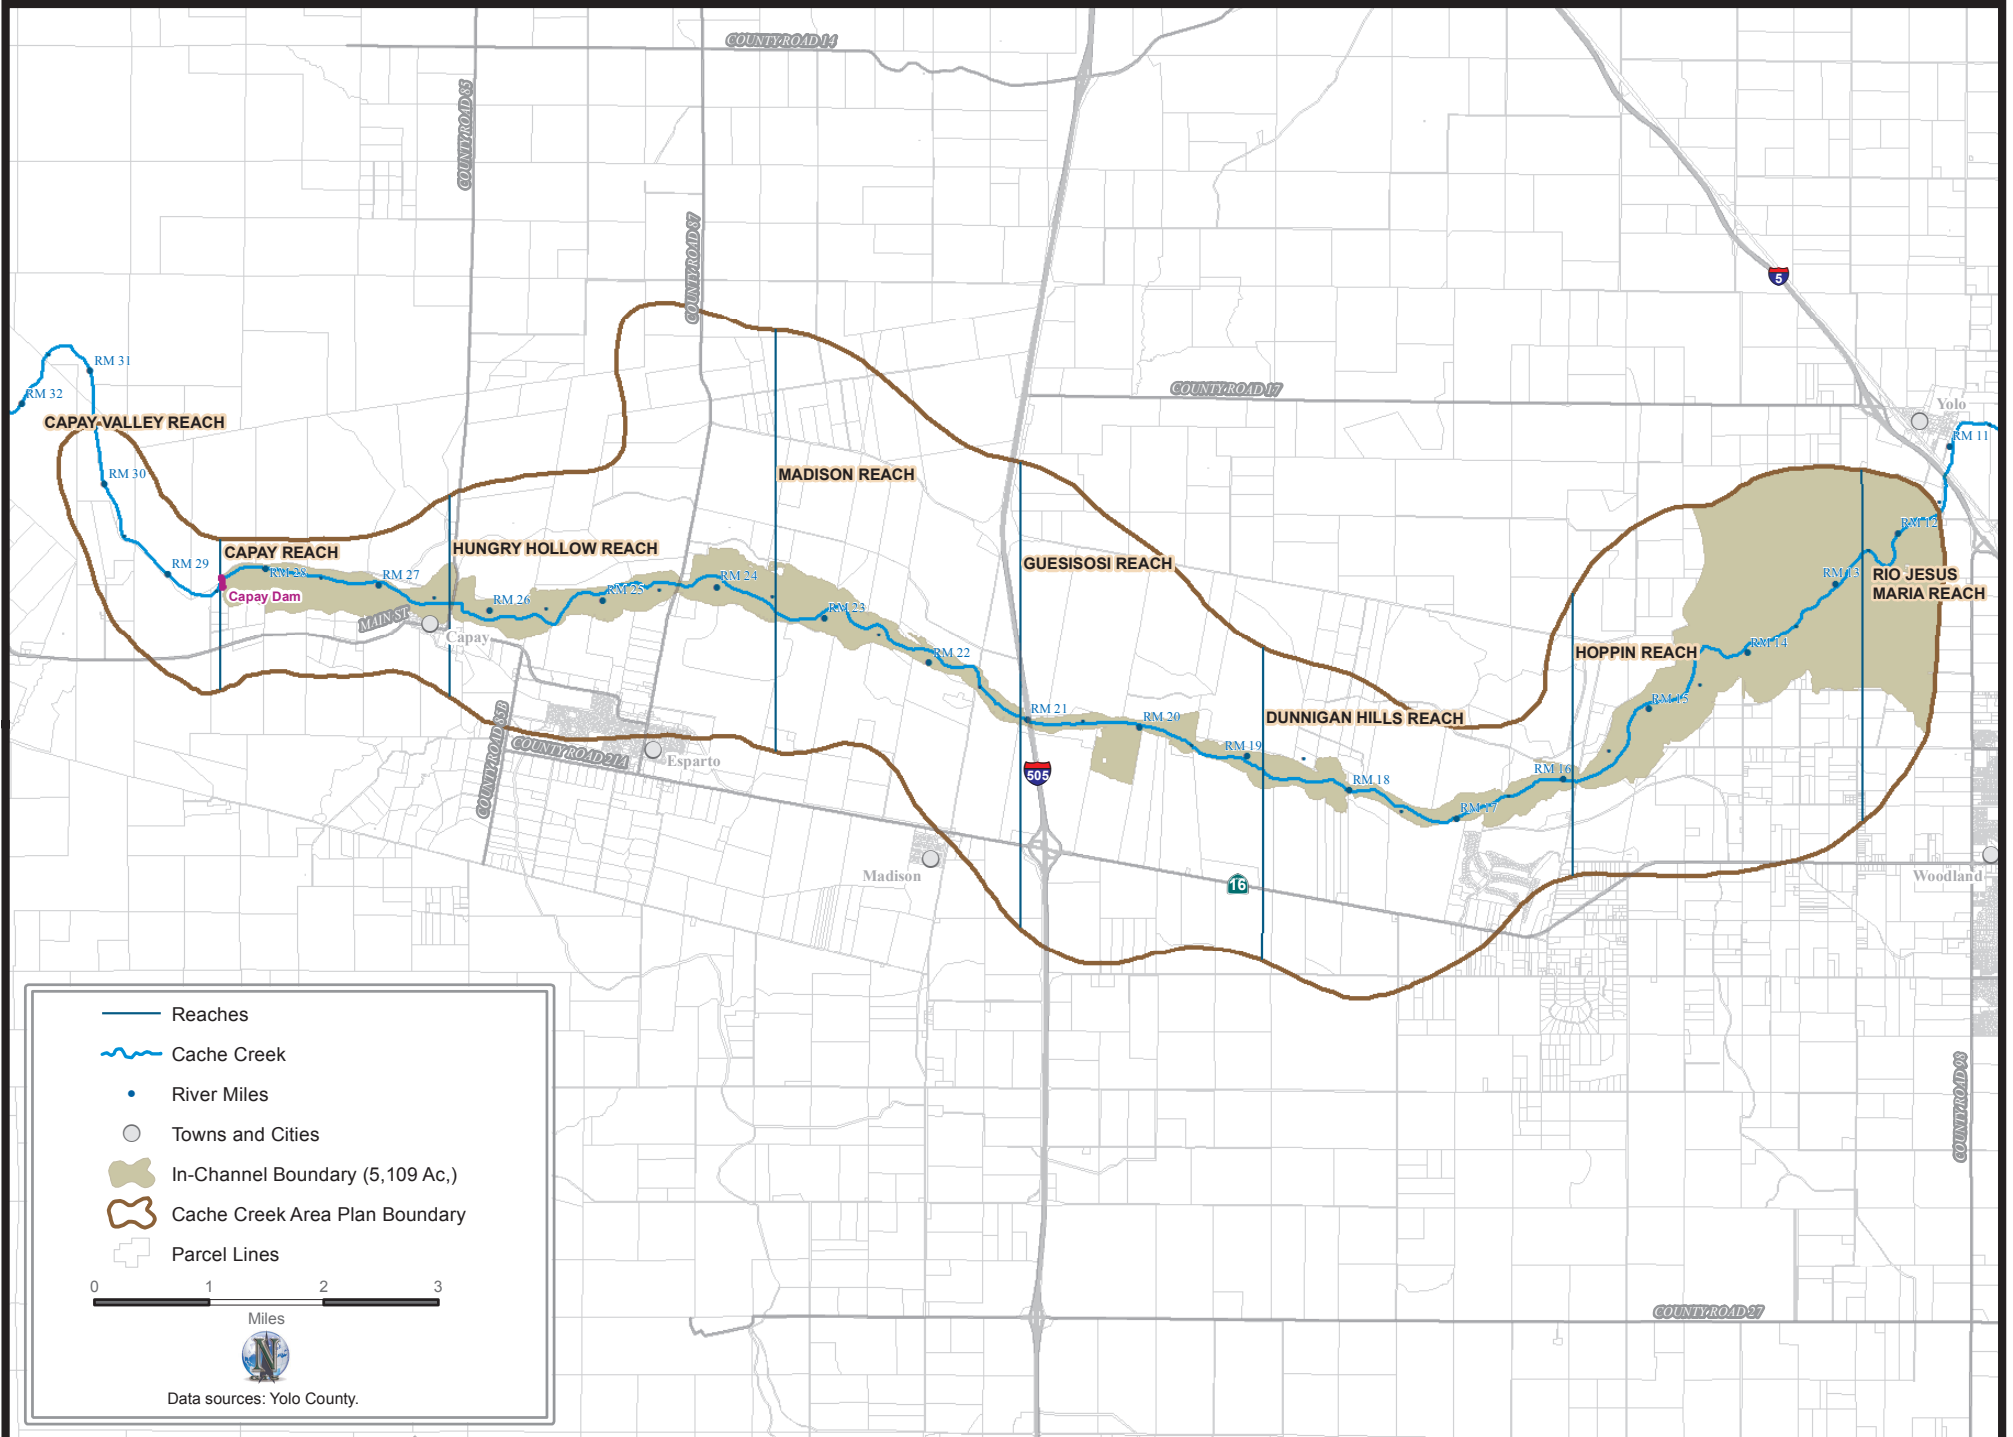

Cache Creek Area Plan Update - In-Channel Boundary

May 10, 2017

Figure 3