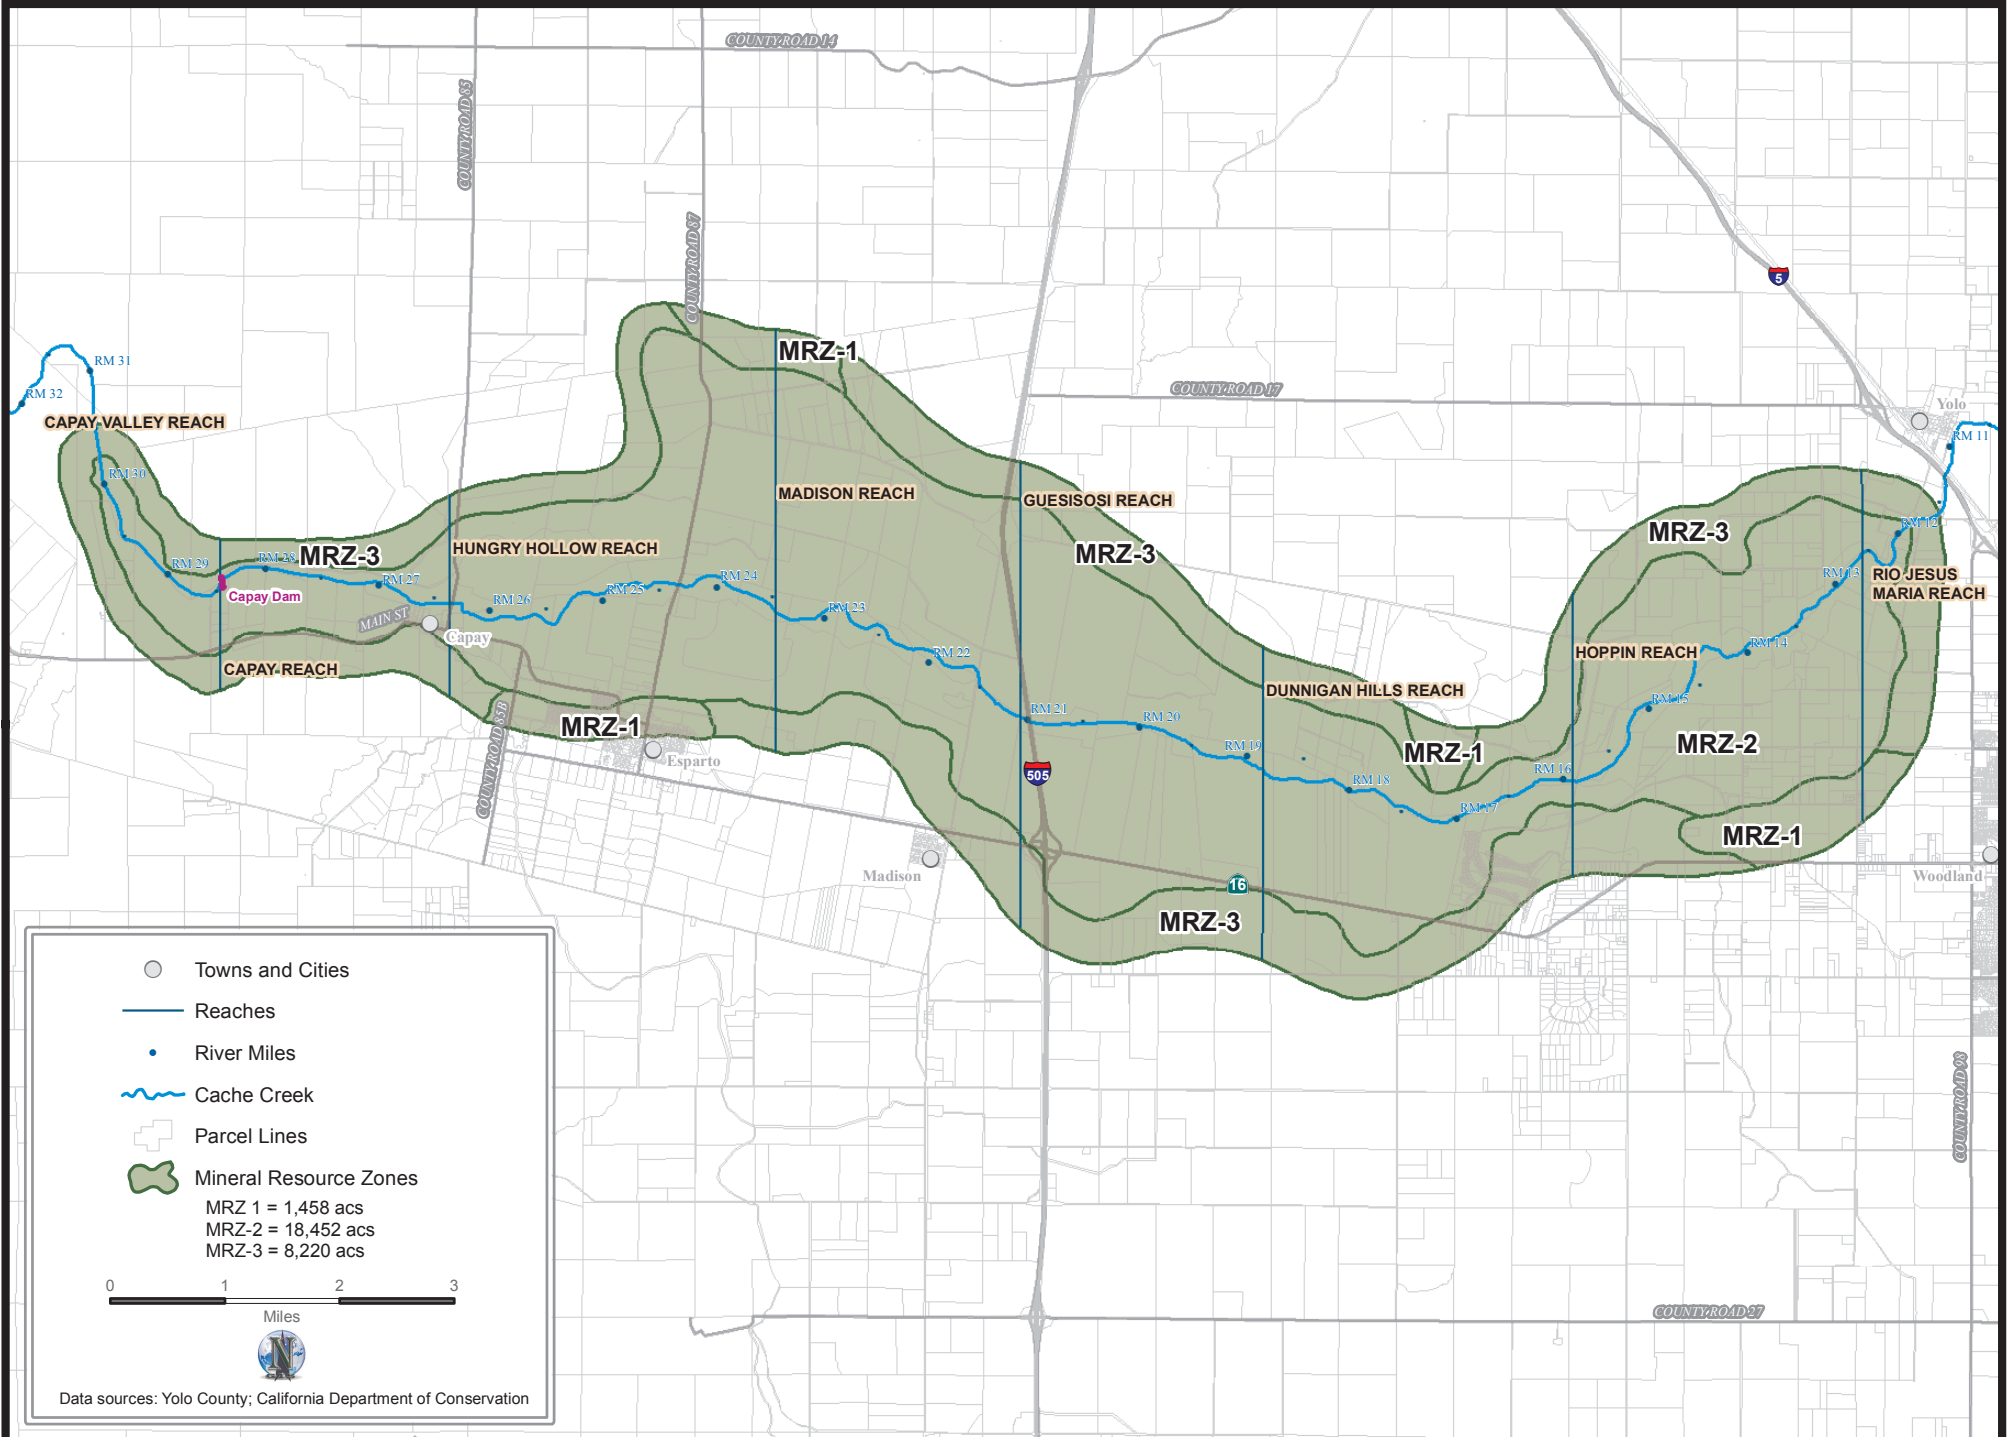

Cache Creek Area Plan Update - State Mineral Resource Zones

May 10, 2017

Figure 2